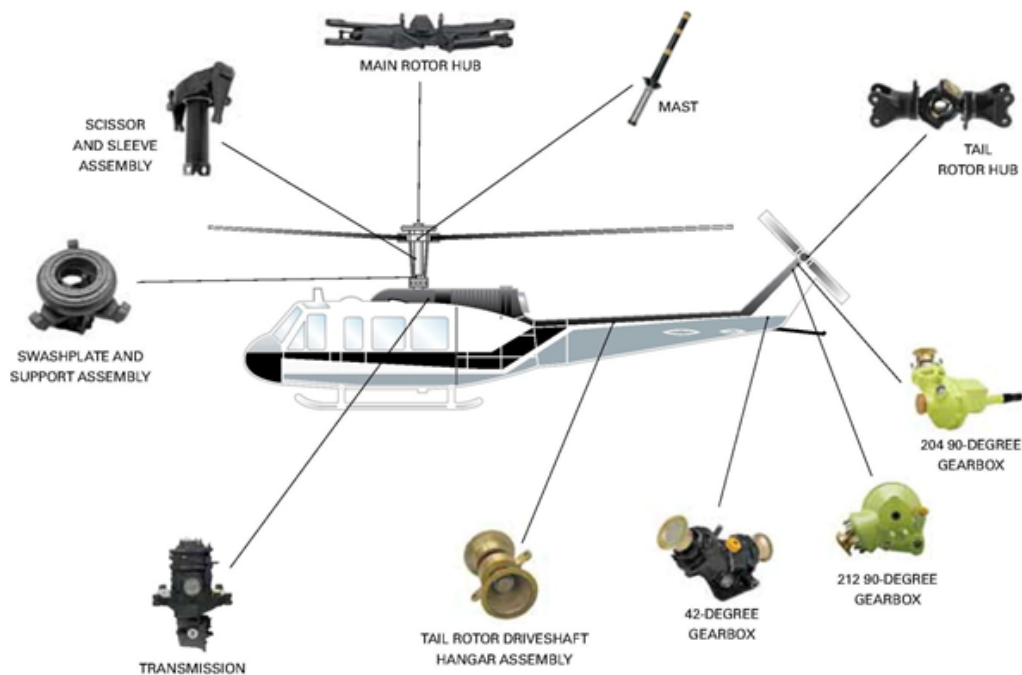

Prime Turbines

Bell Helicopter Drivetrain Components

Craftsmanship / Value / Customer Service

Bell Helicopter Drivetrain Components

Prime Turbines overhauls and repairs the Bell Helicopter Drivetrain Components shown below.

- Main Rotor Hub
- Mast
- Tail Rotor Hub
- 204 90-Degree Gearbox
- 212 90-Degree Gearbox
- 42-Degree Gearbox
- Tail Rotor Driveshaft Hangar Assembly
- Transmission
- Swashplate and Support Assembly
- Scissor and Sleeve Assembly

CAPABILITIES	
Bell 204 Series	Bell 205 Series
Bell 412 Series	Bell 212 Series
Bell UH-1/AH-1 Series	

Contact us today to experience the Prime Turbines difference.

USA: Phoenix (480) 646-3415

Email: sales@primeturbines.com
www.primeturbines.com